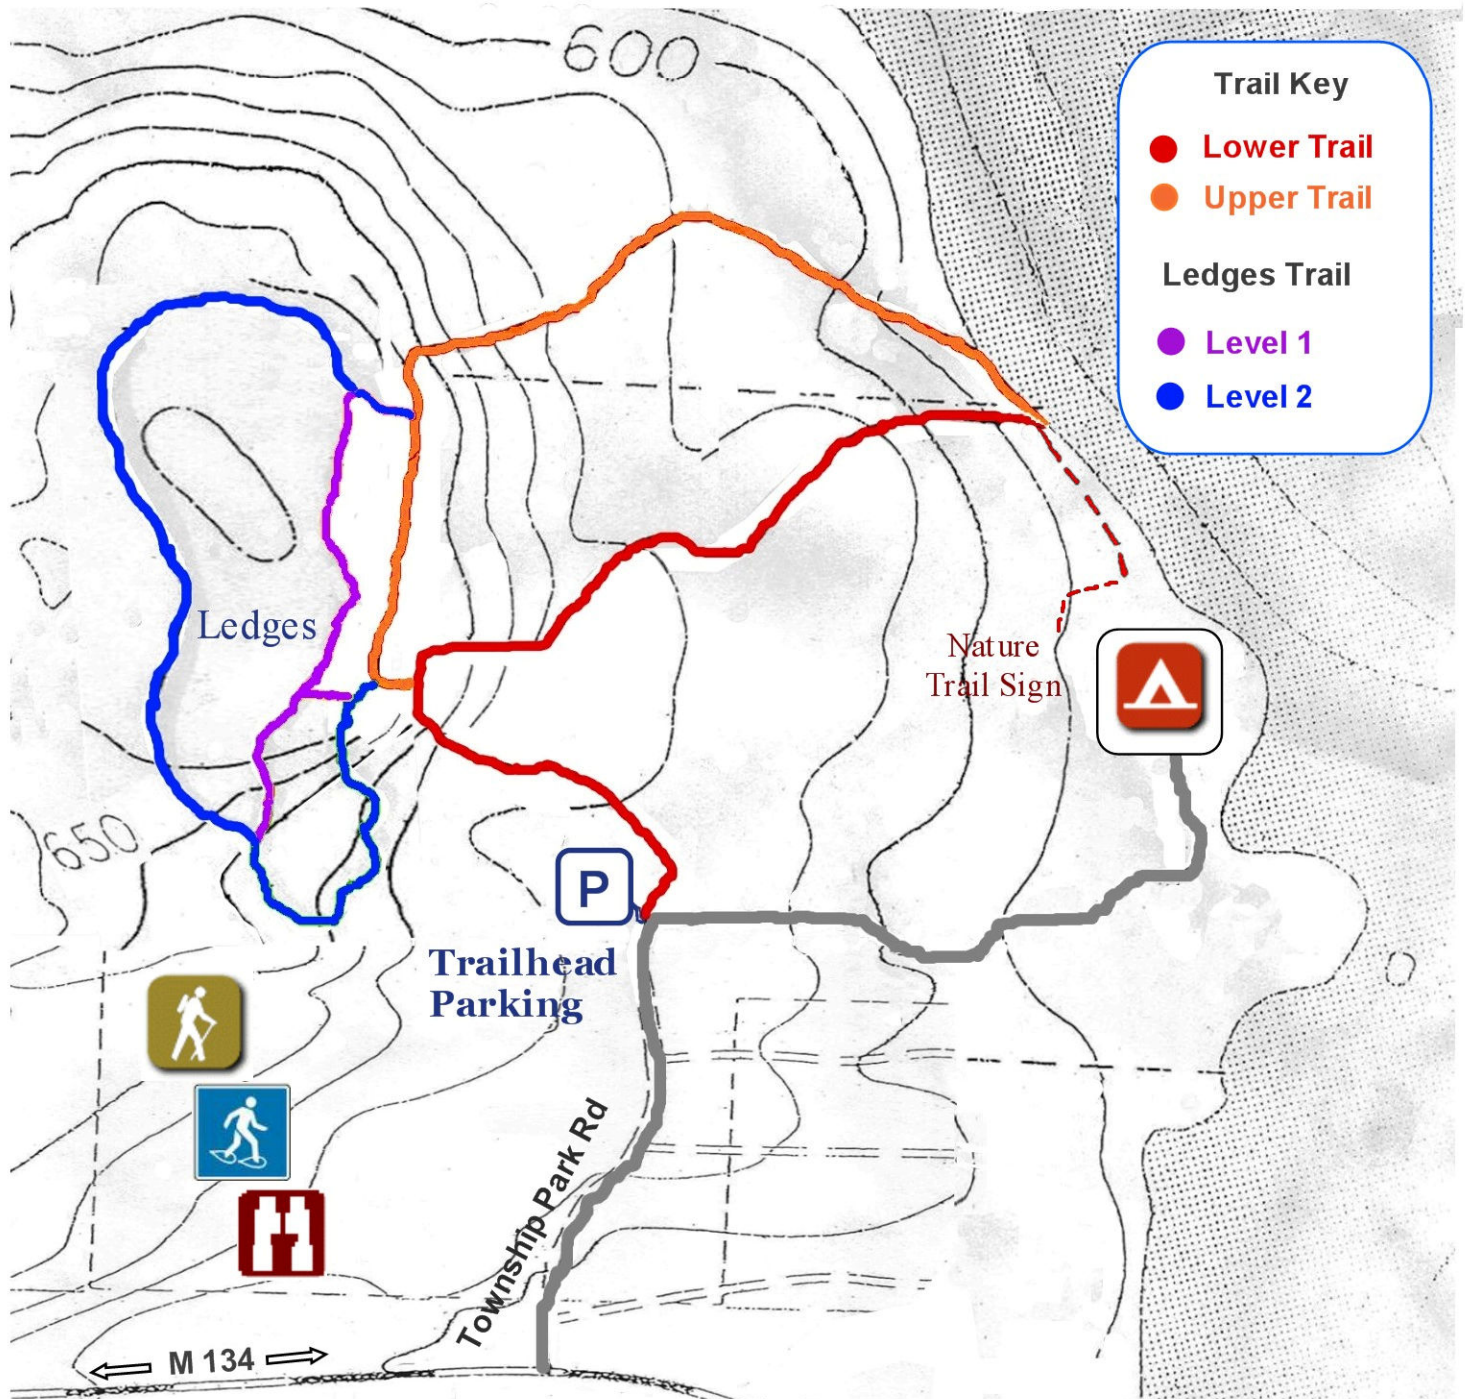

HERITAGE TRAIL

Drummond Island
Township Park

Hiking, Snowshoeing, Birding, Nature Walking

Developed by the Heritage Group and DIXCC - Drummond Island Cross Contry Club
DIXCC PO Box 67 Drummond Island, MI 49726 (906)493-5896 www.dixcc.com